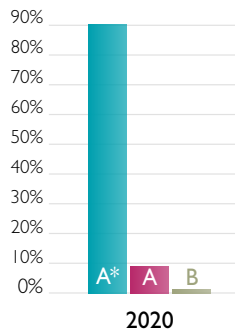

Outstanding Examination Results

A Level Results

In 2019-2020, 90.2% of all grades were A*-A and 98.5% of entries were A*-B.

GCSE Results

In 2019-2020, 98.7% of all grades were A*-A and 100% of entries were A*-B.

University Destinations 2020

Our leavers go on to study subjects as diverse as Archaeology, Biochemistry, Chinese Studies, Economics, History of Art and Politics at Oxbridge and Russell Group universities in the UK and a record number of 18 girls accepted places in the US, such as Stanford University, Duke University, University of California Berkeley and Columbia University. In 2020, 10 girls went on to read Medicine, six to read Law and nine will begin courses in Sciences and Engineering. 22 girls have accepted places at Oxford and Cambridge this year.