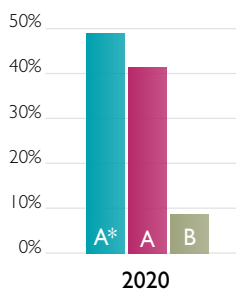

Outstanding Examination Results

A Level Results

In 2019-2020, 90.2% of all grades were A*-A and 98.5% of entries were A*-B.

GCSE Results

In 2019-2020, 98.7% of all grades were A*-A and 100% of entries were A*-B.

University Destinations 2020

Our leavers go on to study subjects as diverse as Archaeology, Biochemistry, Chinese Studies, Economics, History of Art and Politics at Oxbridge and Russell Group universities in the UK and a record number of 18 girls accepted places in the US, such as Stanford University, Duke University, University of California Berkeley and Columbia University. In 2020, 10 girls went on to read Medicine, six to read Law and nine will begin courses in Sciences and Engineering. 22 girls have accepted places at Oxford and Cambridge this year.