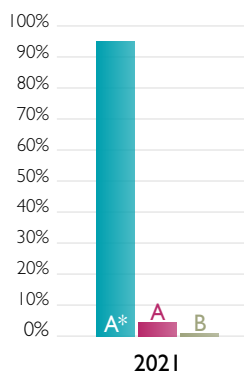

GCSE Results

In 2020/2021, 95% of grades were A* (8/9) and 99% of grades at A*-A (7/8/9).

University Destinations 2021

Our leavers go on to study a wide range of subjects – from Art History and World Philosophies to Architecture and Veterinary Medicine – at a broad range of world class institutions around the world. In the UK, perennially popular destinations were once again represented with multiple leavers pursuing programmes at the University of Cambridge, Durham University, Imperial College London, King's College London, the London School of Economics, the University of Oxford and University College London. The most popular courses in 2021 were Medicine, Veterinary Medicine and Dentistry. Acceptances in the USA include the University of Chicago, Columbia University, Georgetown University and Stanford University, alongside a number of highly selective small liberal arts colleges.

Higher Education and Careers Guidance

Wycombe Abbey aims to inspire, inform and support girls in preparing for rewarding and successful experiences at university and into their careers. The Sixth Form Team and Careers Department work closely with the girls to provide specialist support in a wide range of areas. Our University Preparation Programme (timetabled lessons) includes a Future Ready week of activities focusing on preparation for university applications and life beyond education. More broadly, our in-house, full-time American and International Universities Office support girls applying overseas via their four-year pathway, and the Careers Department organise work experience placements and engaging inspirational speakers at tailored events, such as the annual Careers Seminar and regular Career Spotlights. Wycombe Abbey is a partner school of InvestIN Education which offers a wide variety of insight days and weeks into an increasing range of careers.